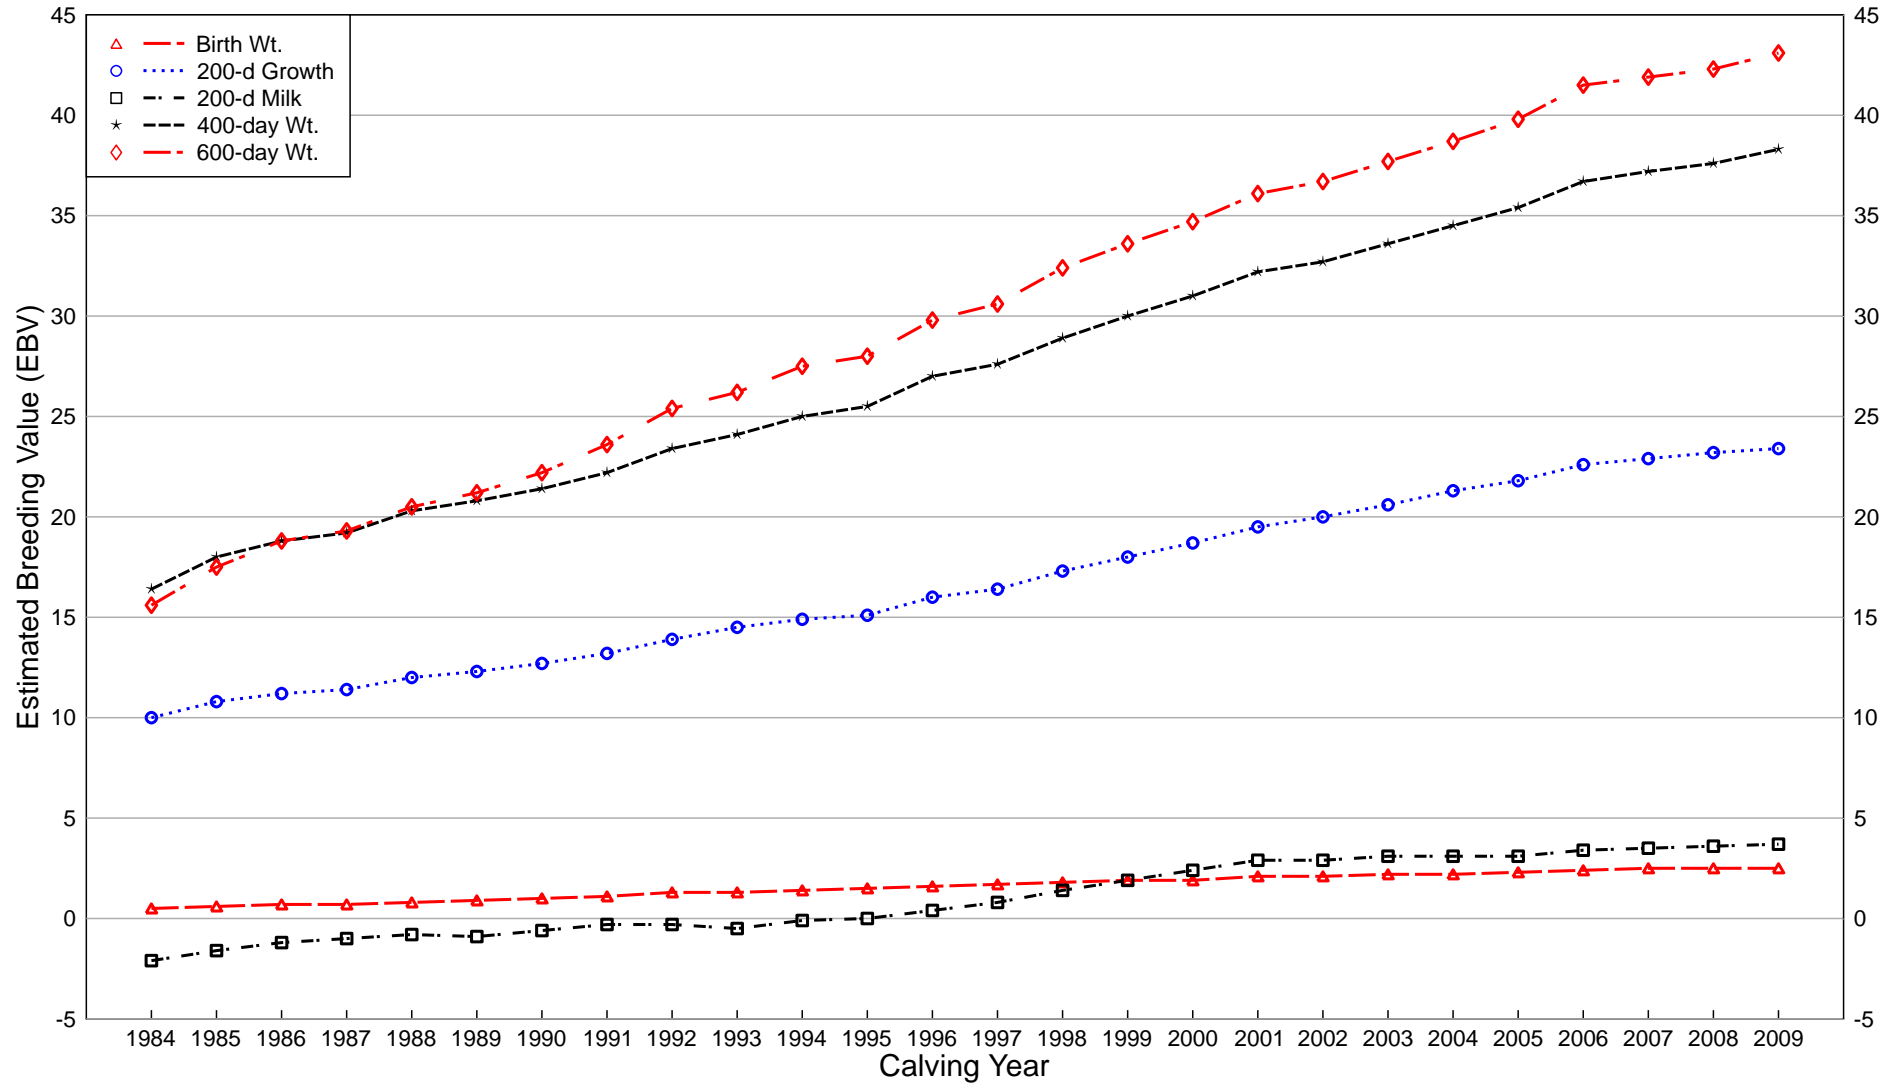

05/01/10

2010 January British Charolais GROUP BREEDPLAN

Genetic Trends for Weight Traits for the Breed

05/01/10

2010 January British Charolais GROUP BREEDPLAN

Genetic Trends for Carcase Traits for the Breed