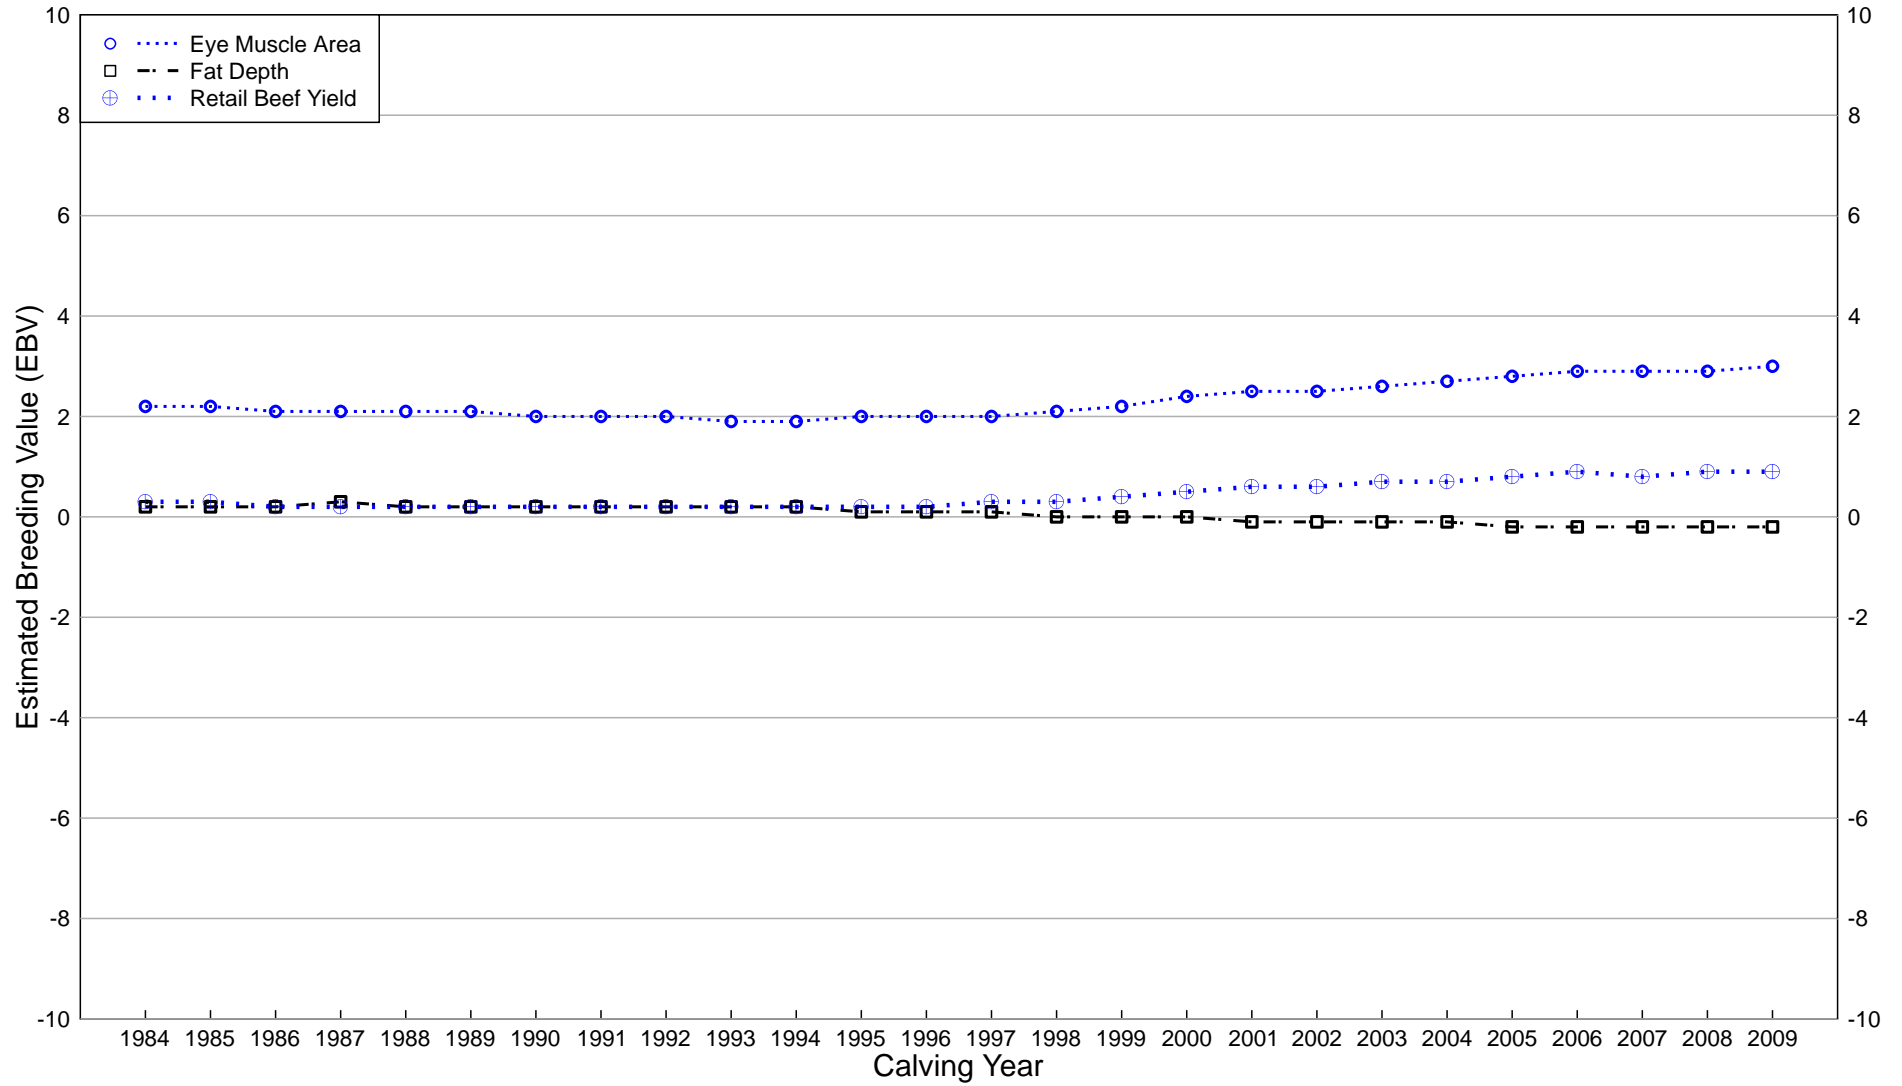

05/01/10

2010 January British Charolais GROUP BREEDPLAN

Genetic Trends for Weight Traits for the Breed

05/01/10

2010 January British Charolais GROUP BREEDPLAN

Genetic Trends for Carcase Traits for the Breed