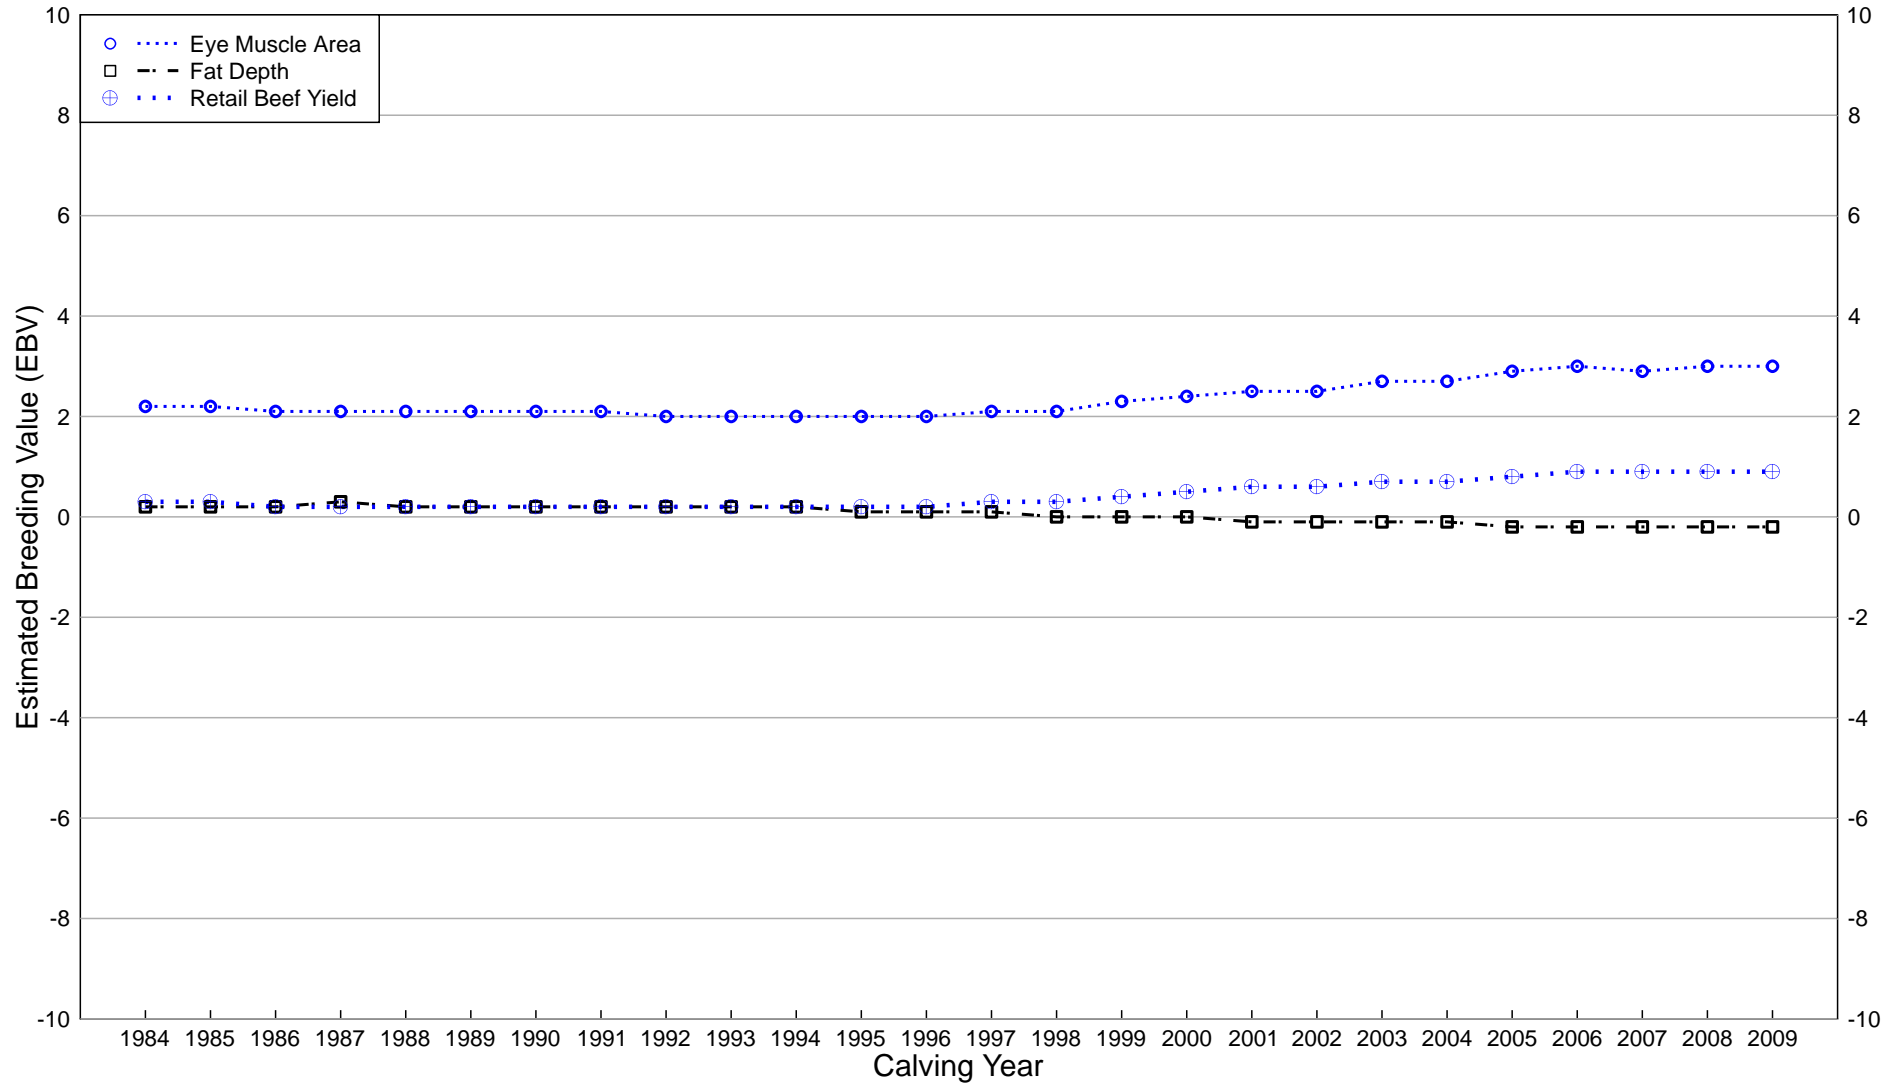

02/11/09

2009 November British Charolais GROUP BREEDPLAN

Genetic Trends for Weight Traits for the Breed

02/11/09

2009 November British Charolais GROUP BREEDPLAN

Genetic Trends for Carcase Traits for the Breed