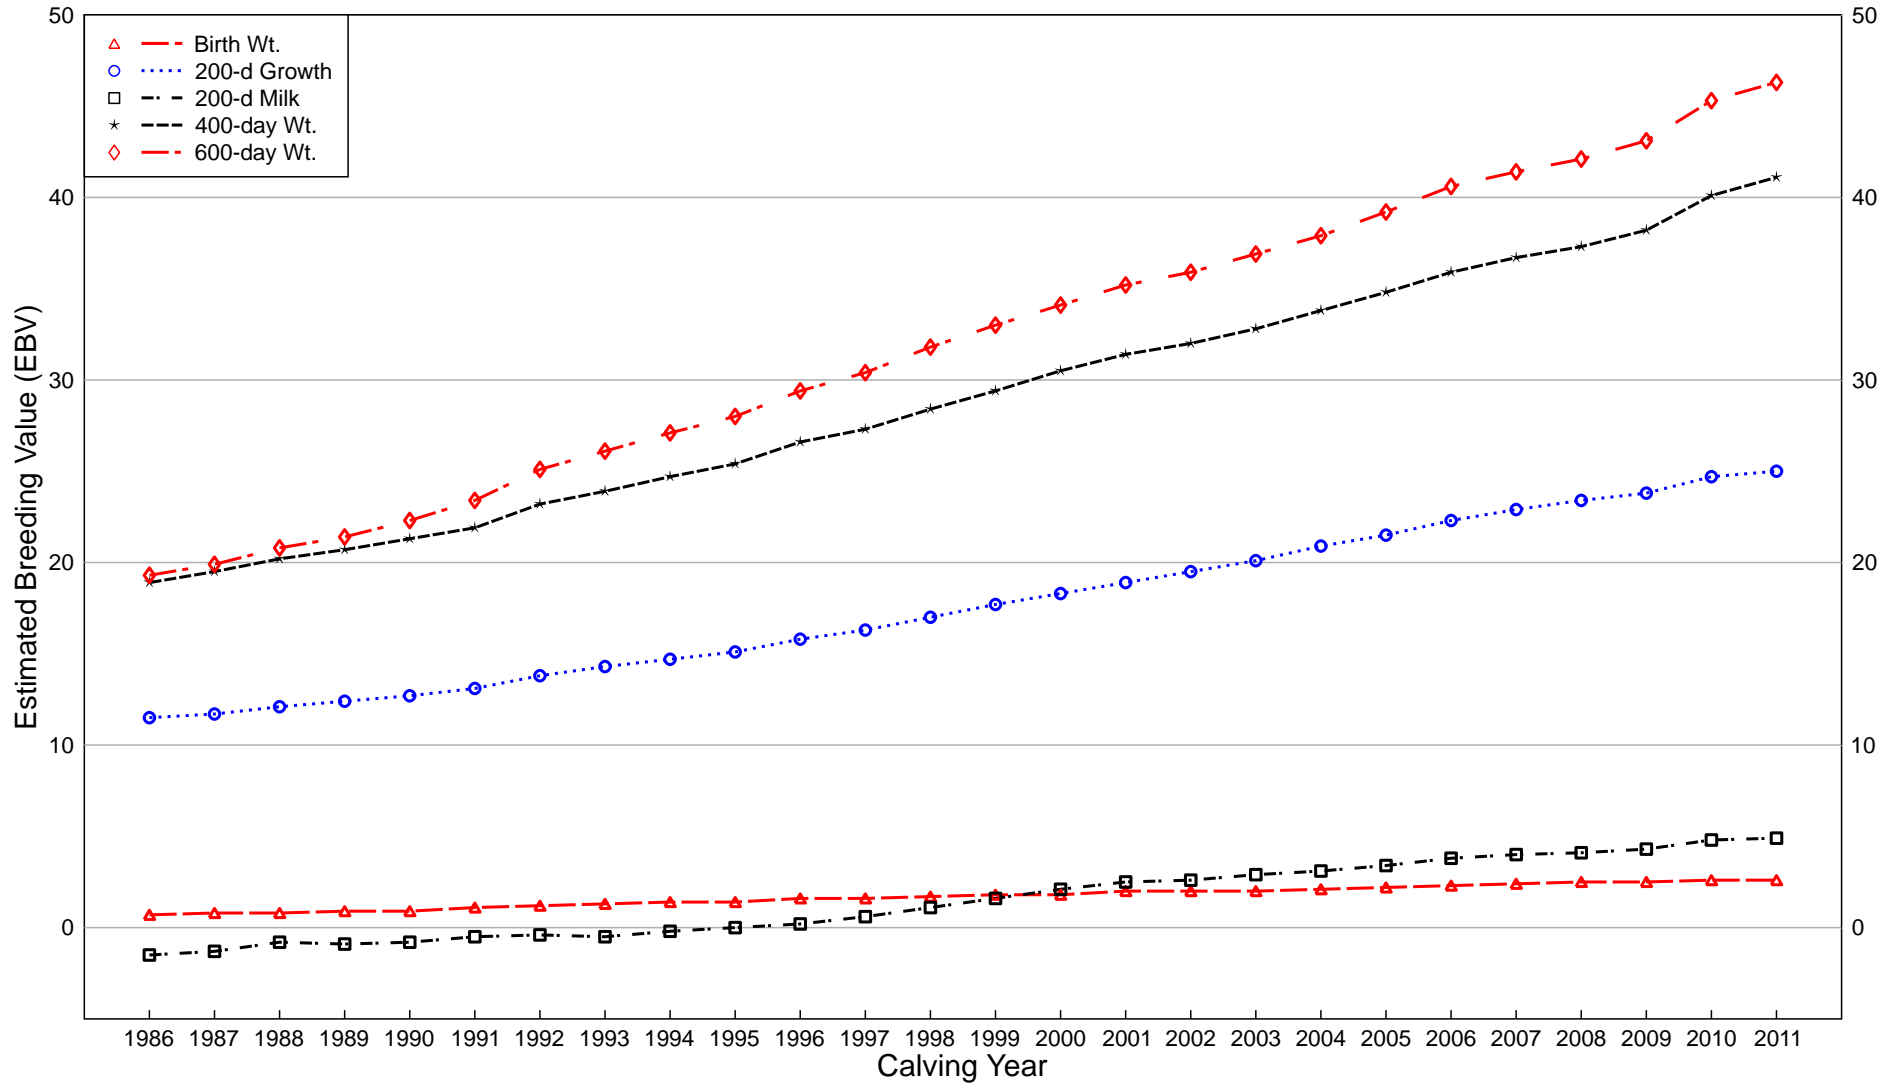

02/05/12

2012 MAY British Charolais GROUP BREEDPLAN

Genetic Trends for Weight Traits for the Breed

02/05/12

2012 MAY British Charolais GROUP BREEDPLAN

Genetic Trends for Carcase Traits for the Breed

02/05/12