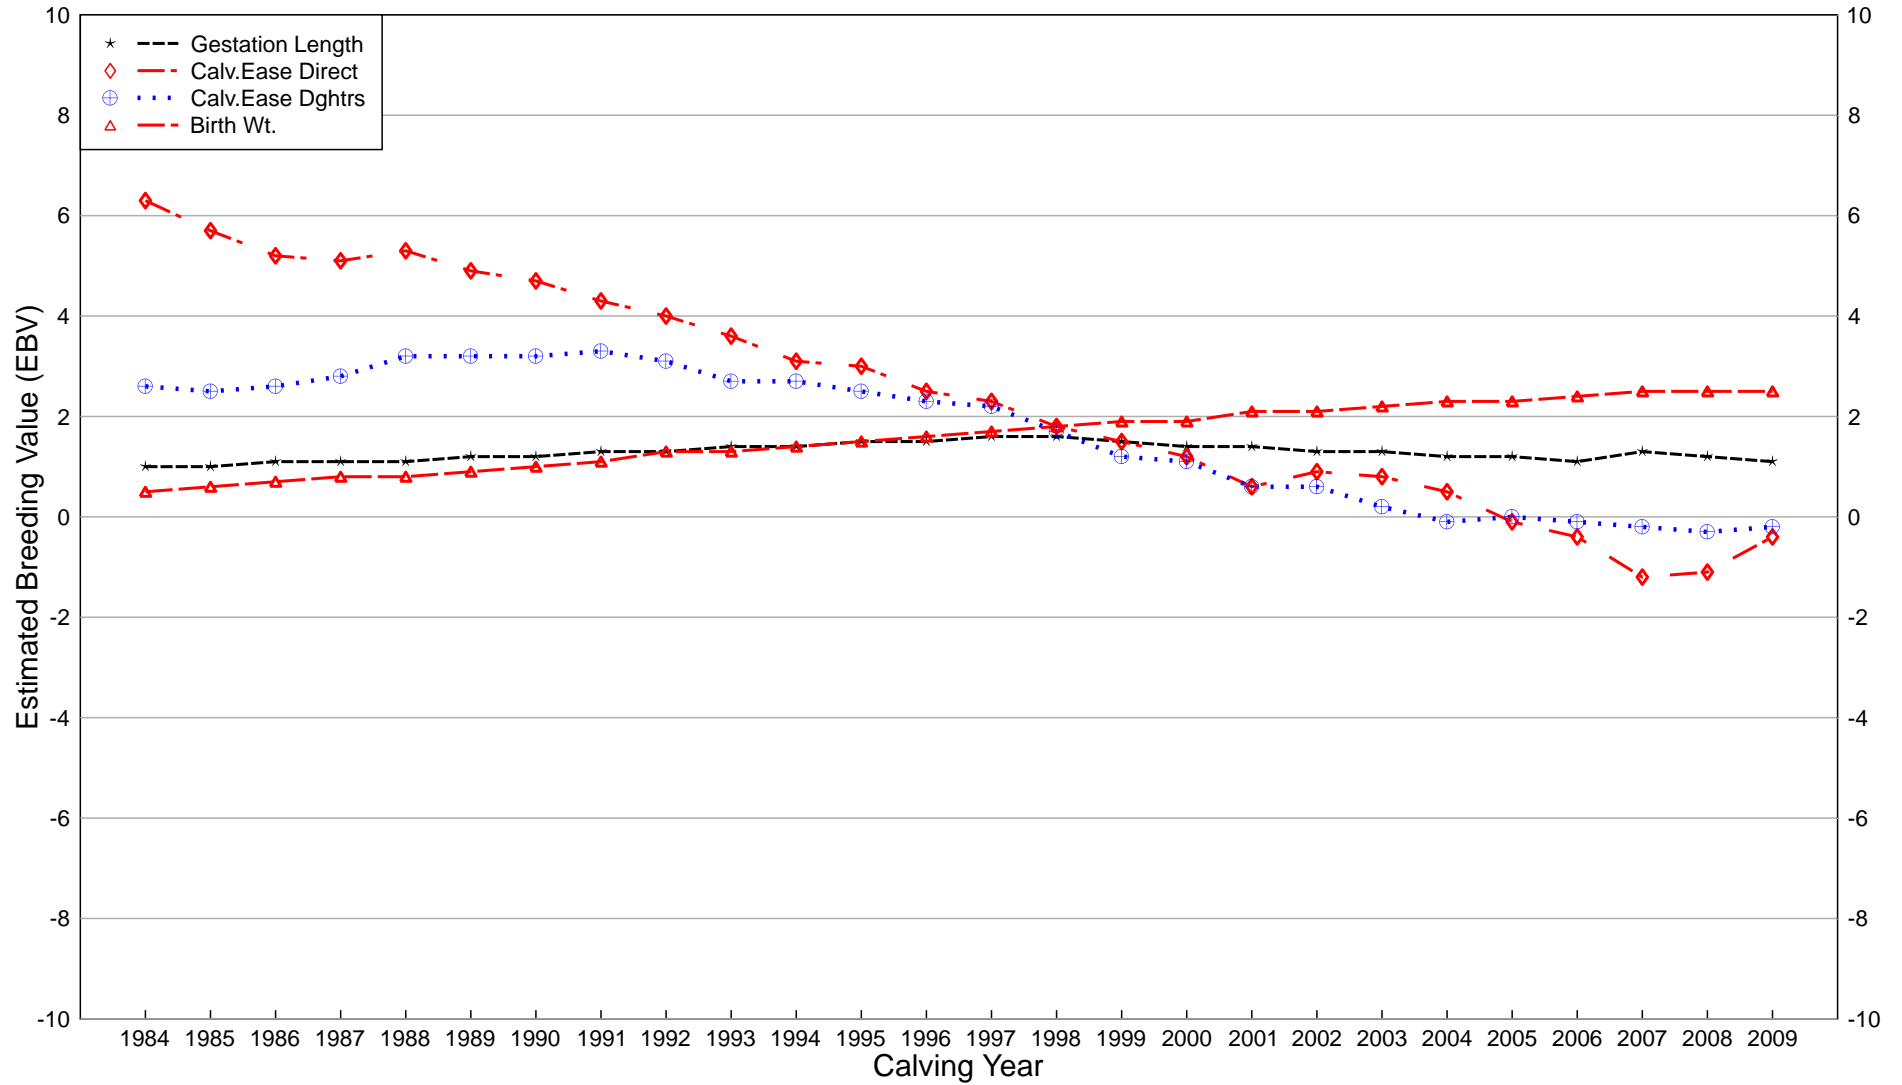

02/11/09

2009 November British Charolais GROUP BREEDPLAN

Genetic Trends for Birth and Fertility Traits for the Breed