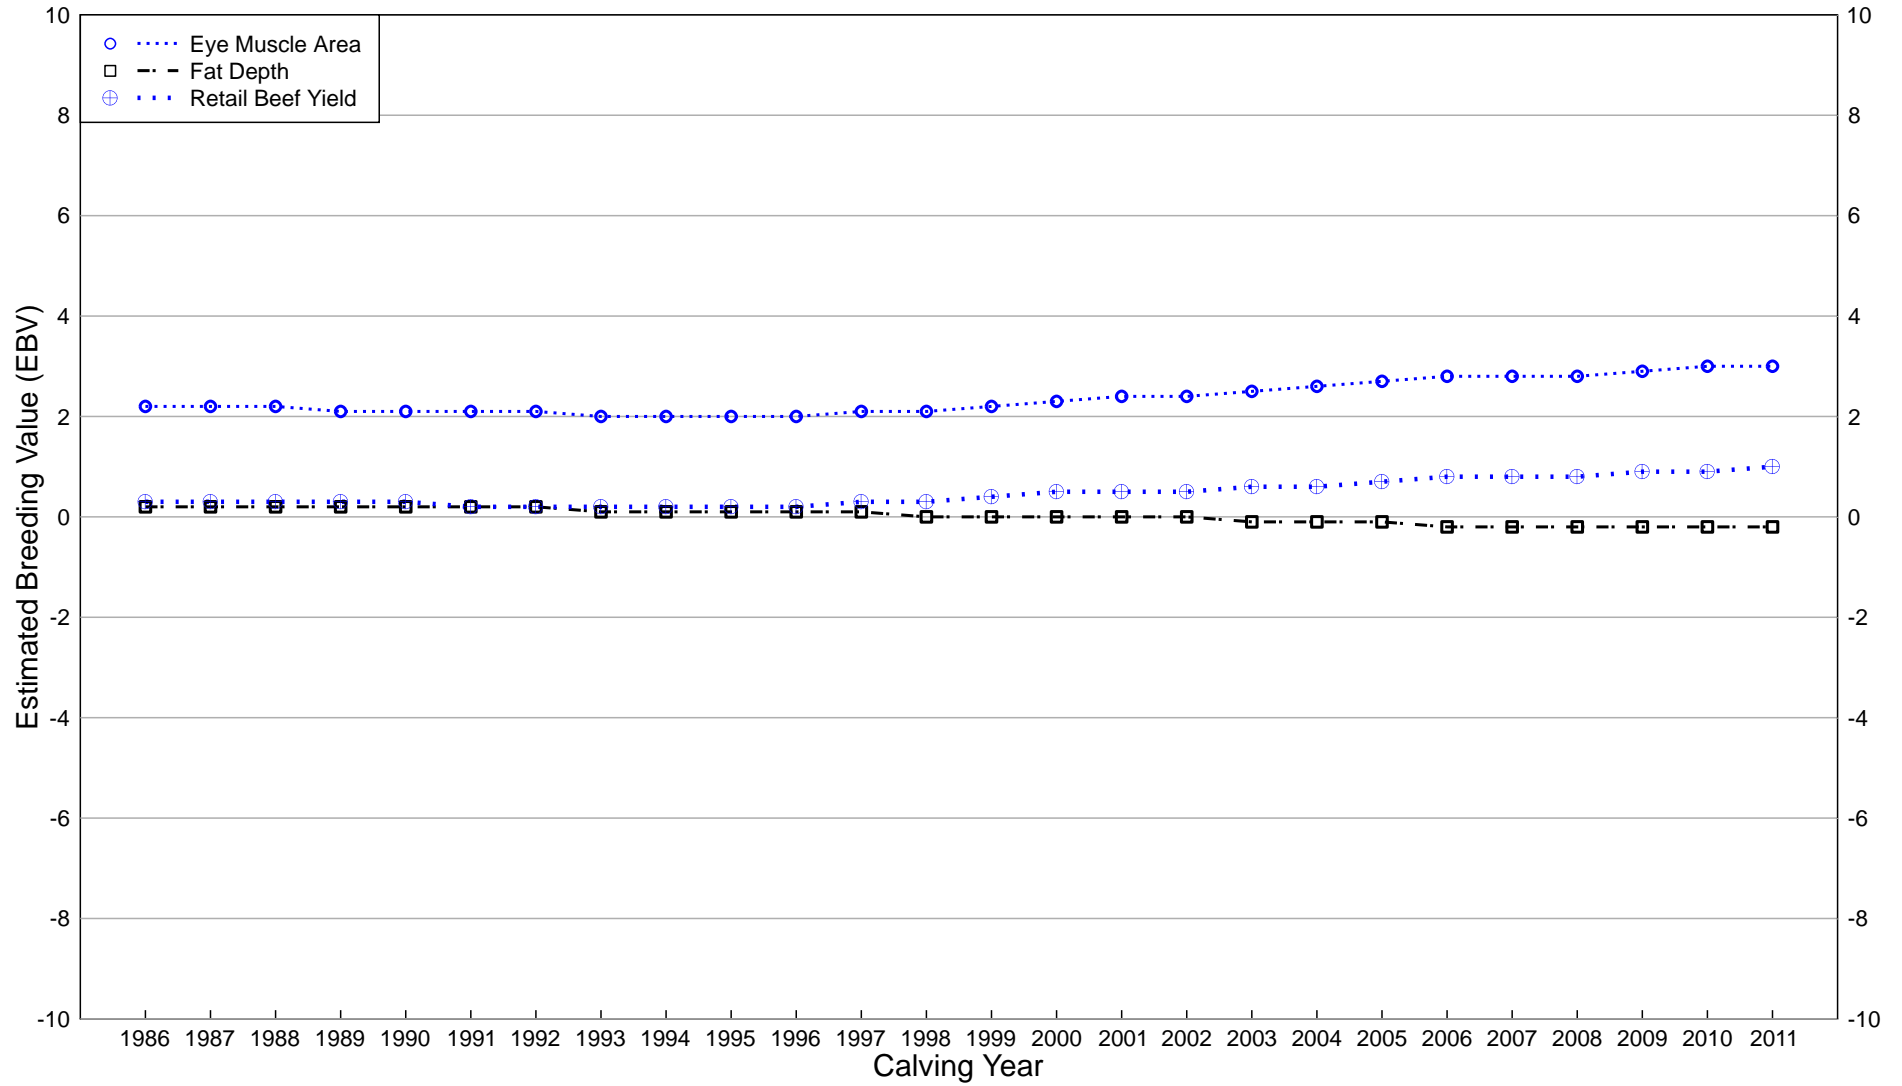

02/05/12

2012 MAY British Charolais GROUP BREEDPLAN

Genetic Trends for Weight Traits for the Breed

02/05/12

2012 MAY British Charolais GROUP BREEDPLAN

Genetic Trends for Carcase Traits for the Breed

02/05/12