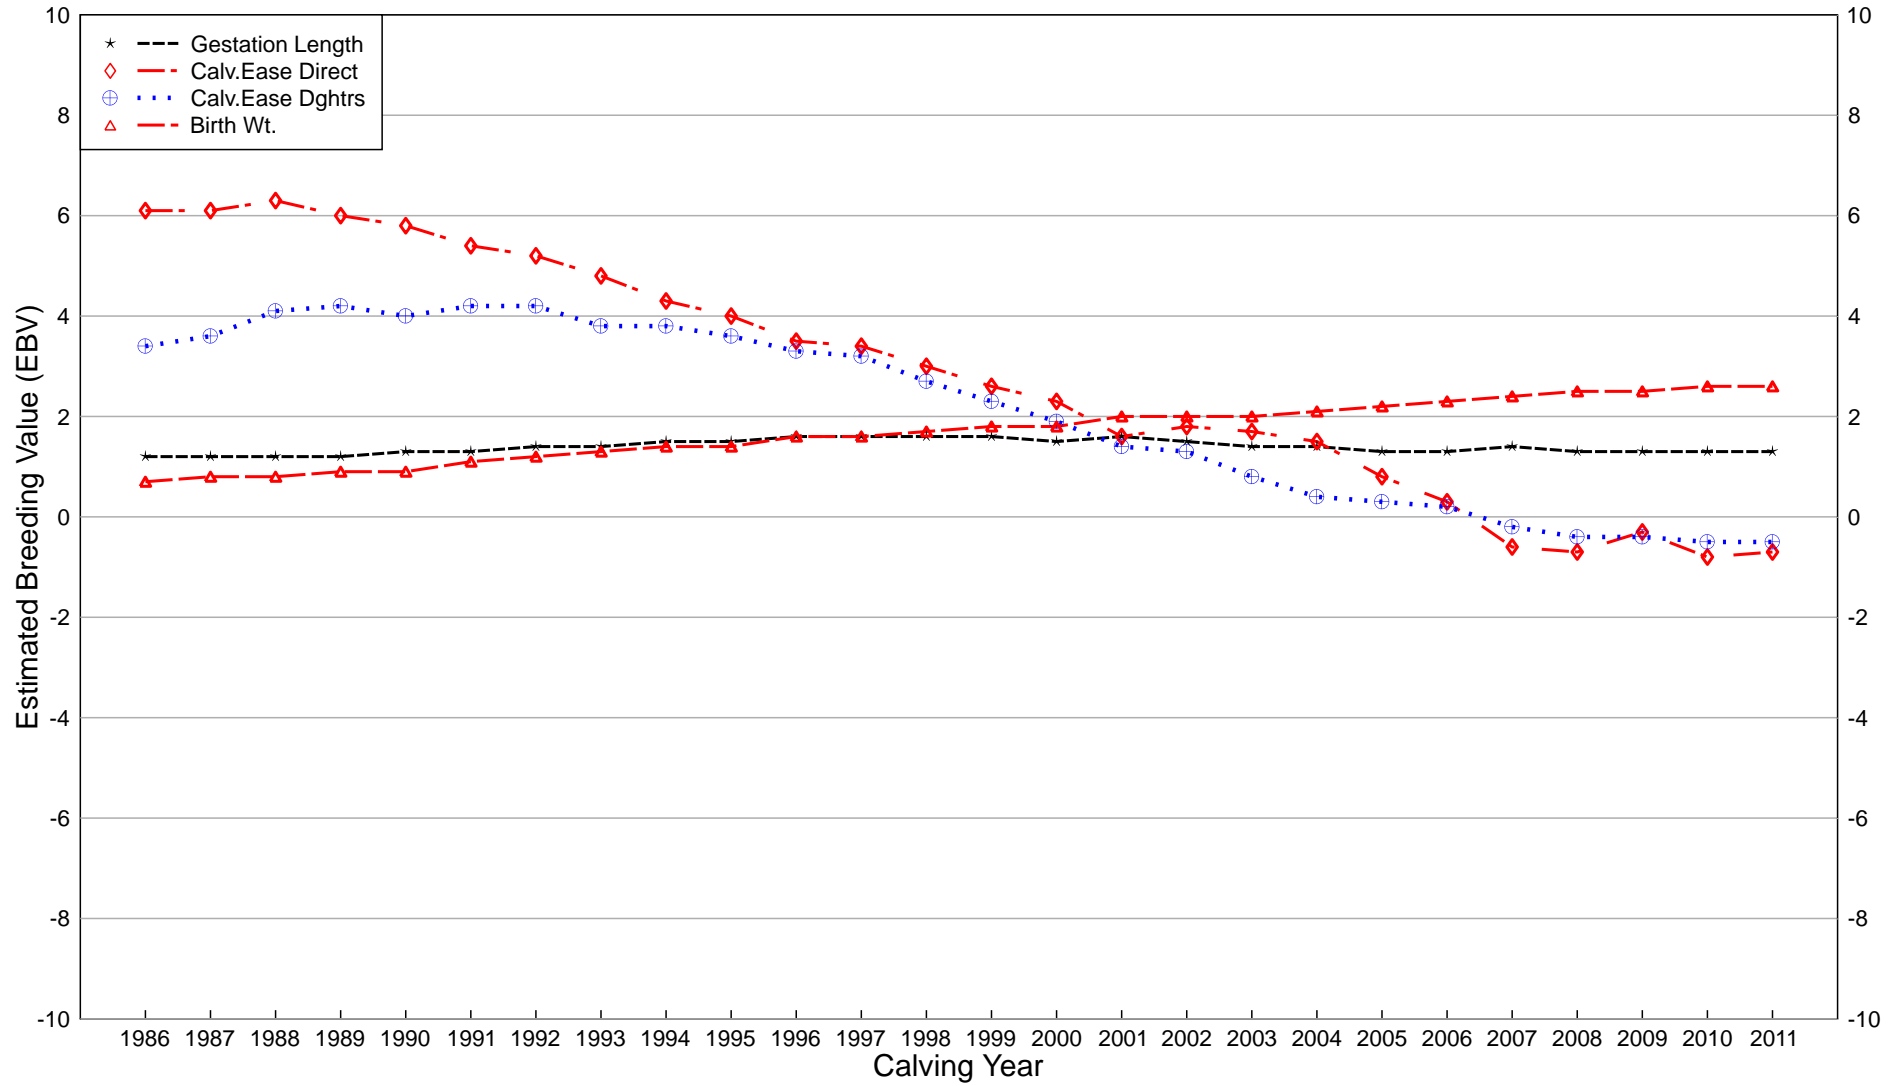

02/05/12

2012 MAY British Charolais GROUP BREEDPLAN Genetic Trends for Birth and Fertility Traits for the Breed