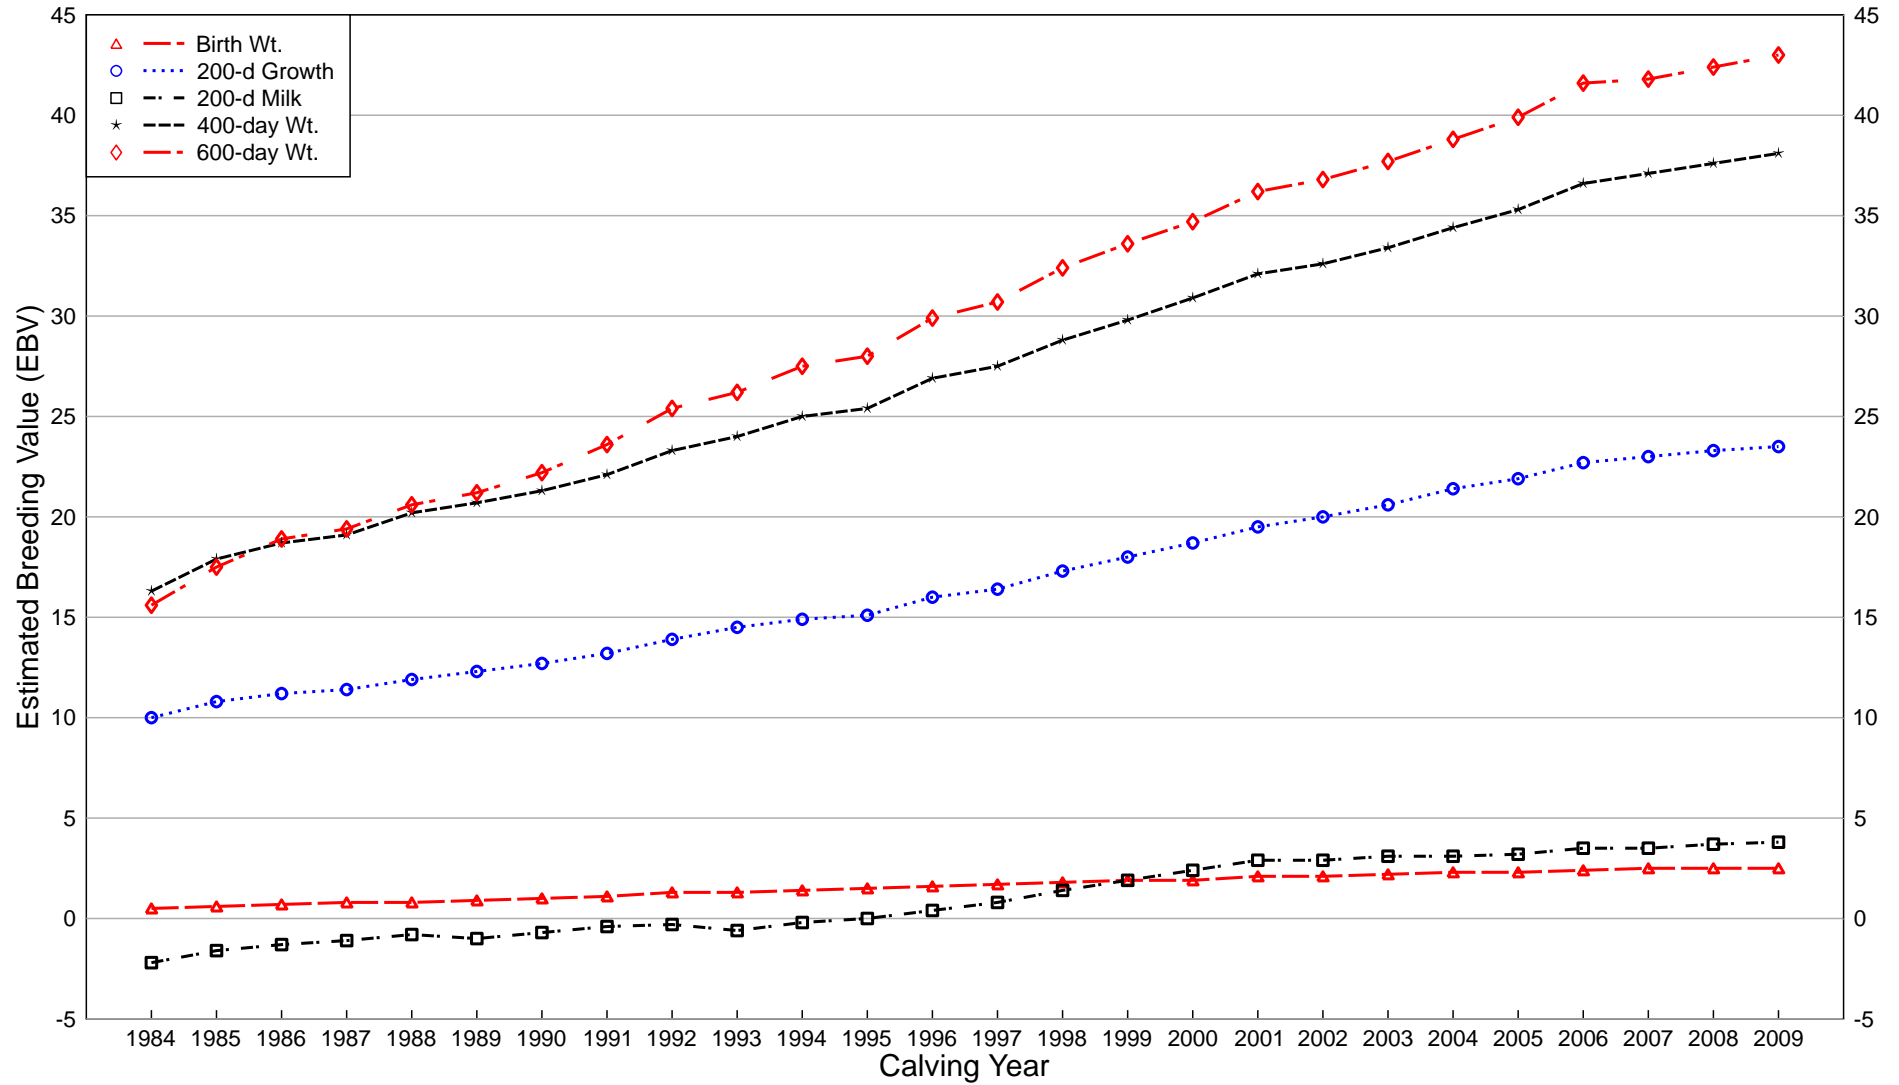

02/11/09

2009 November British Charolais GROUP BREEDPLAN

Genetic Trends for Weight Traits for the Breed

02/11/09

2009 November British Charolais GROUP BREEDPLAN

Genetic Trends for Carcase Traits for the Breed