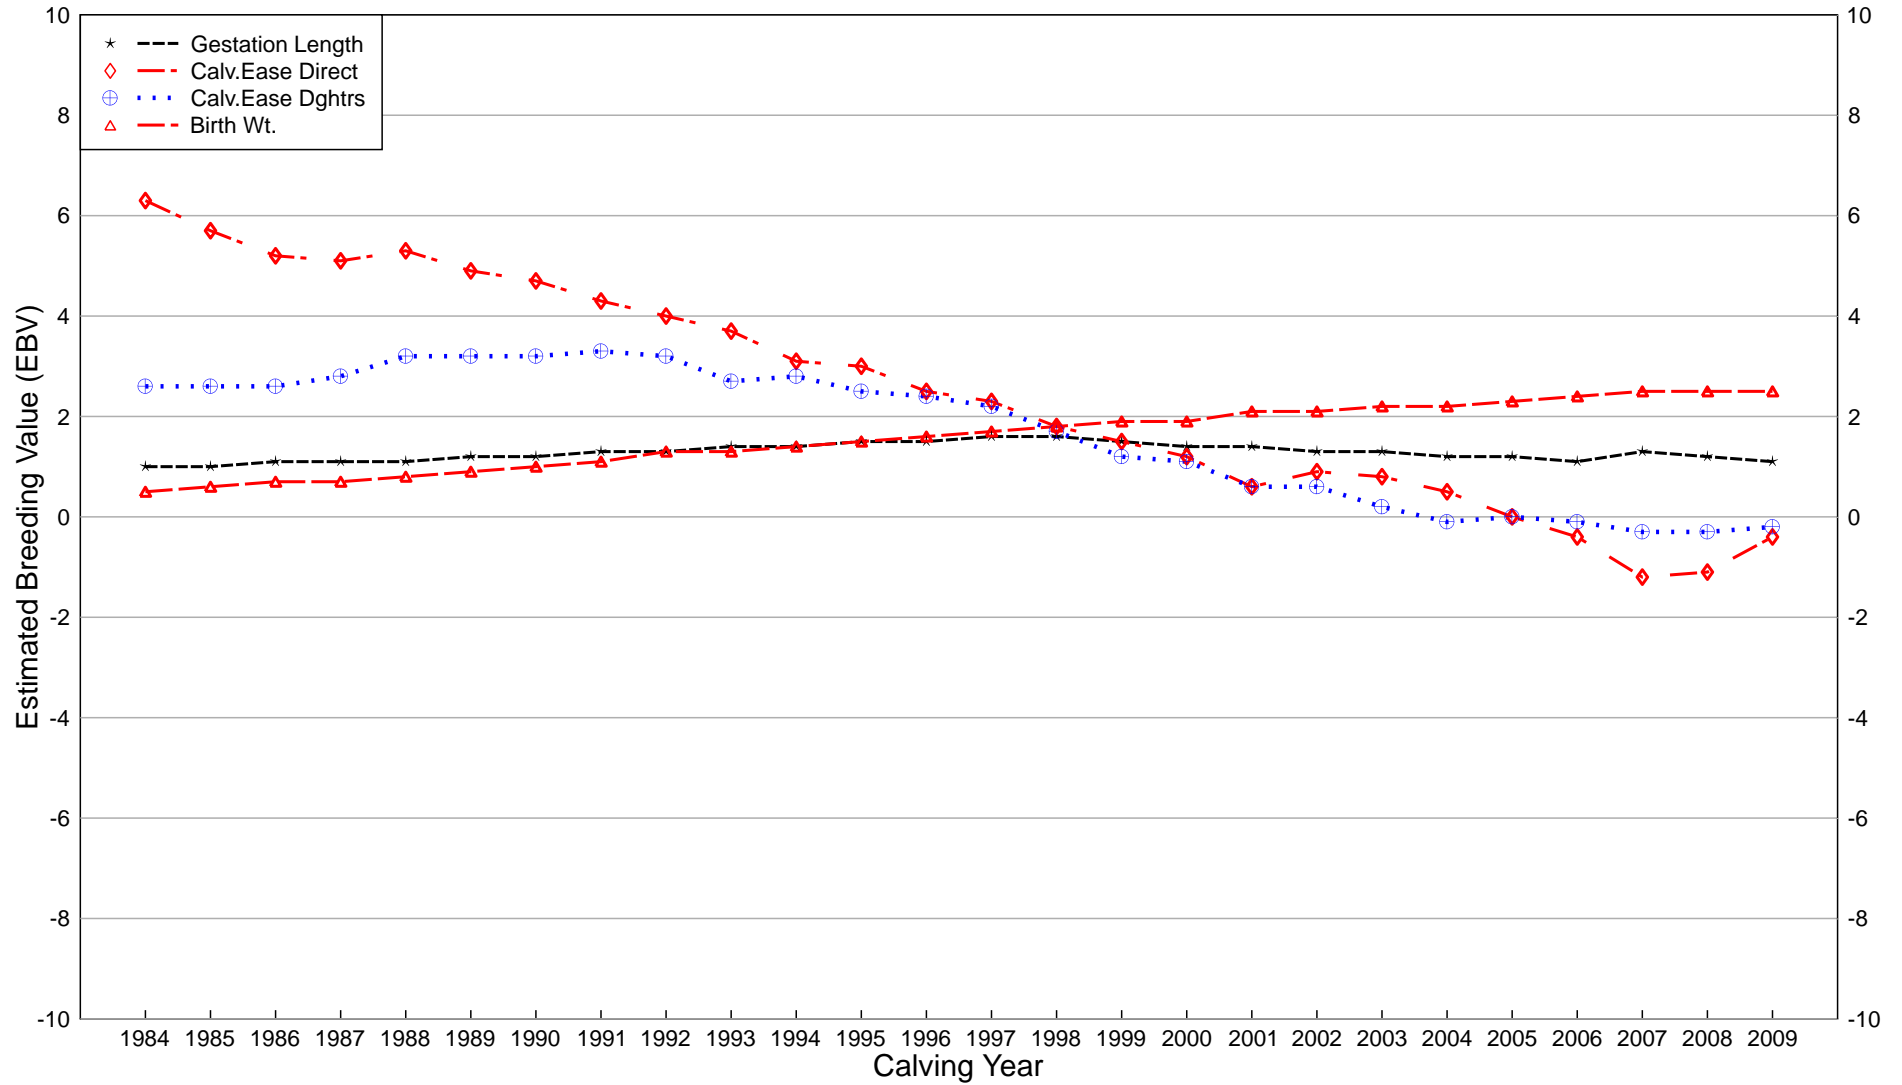

05/01/10

2010 January British Charolais GROUP BREEDPLAN Genetic Trends for Birth and Fertility Traits for the Breed