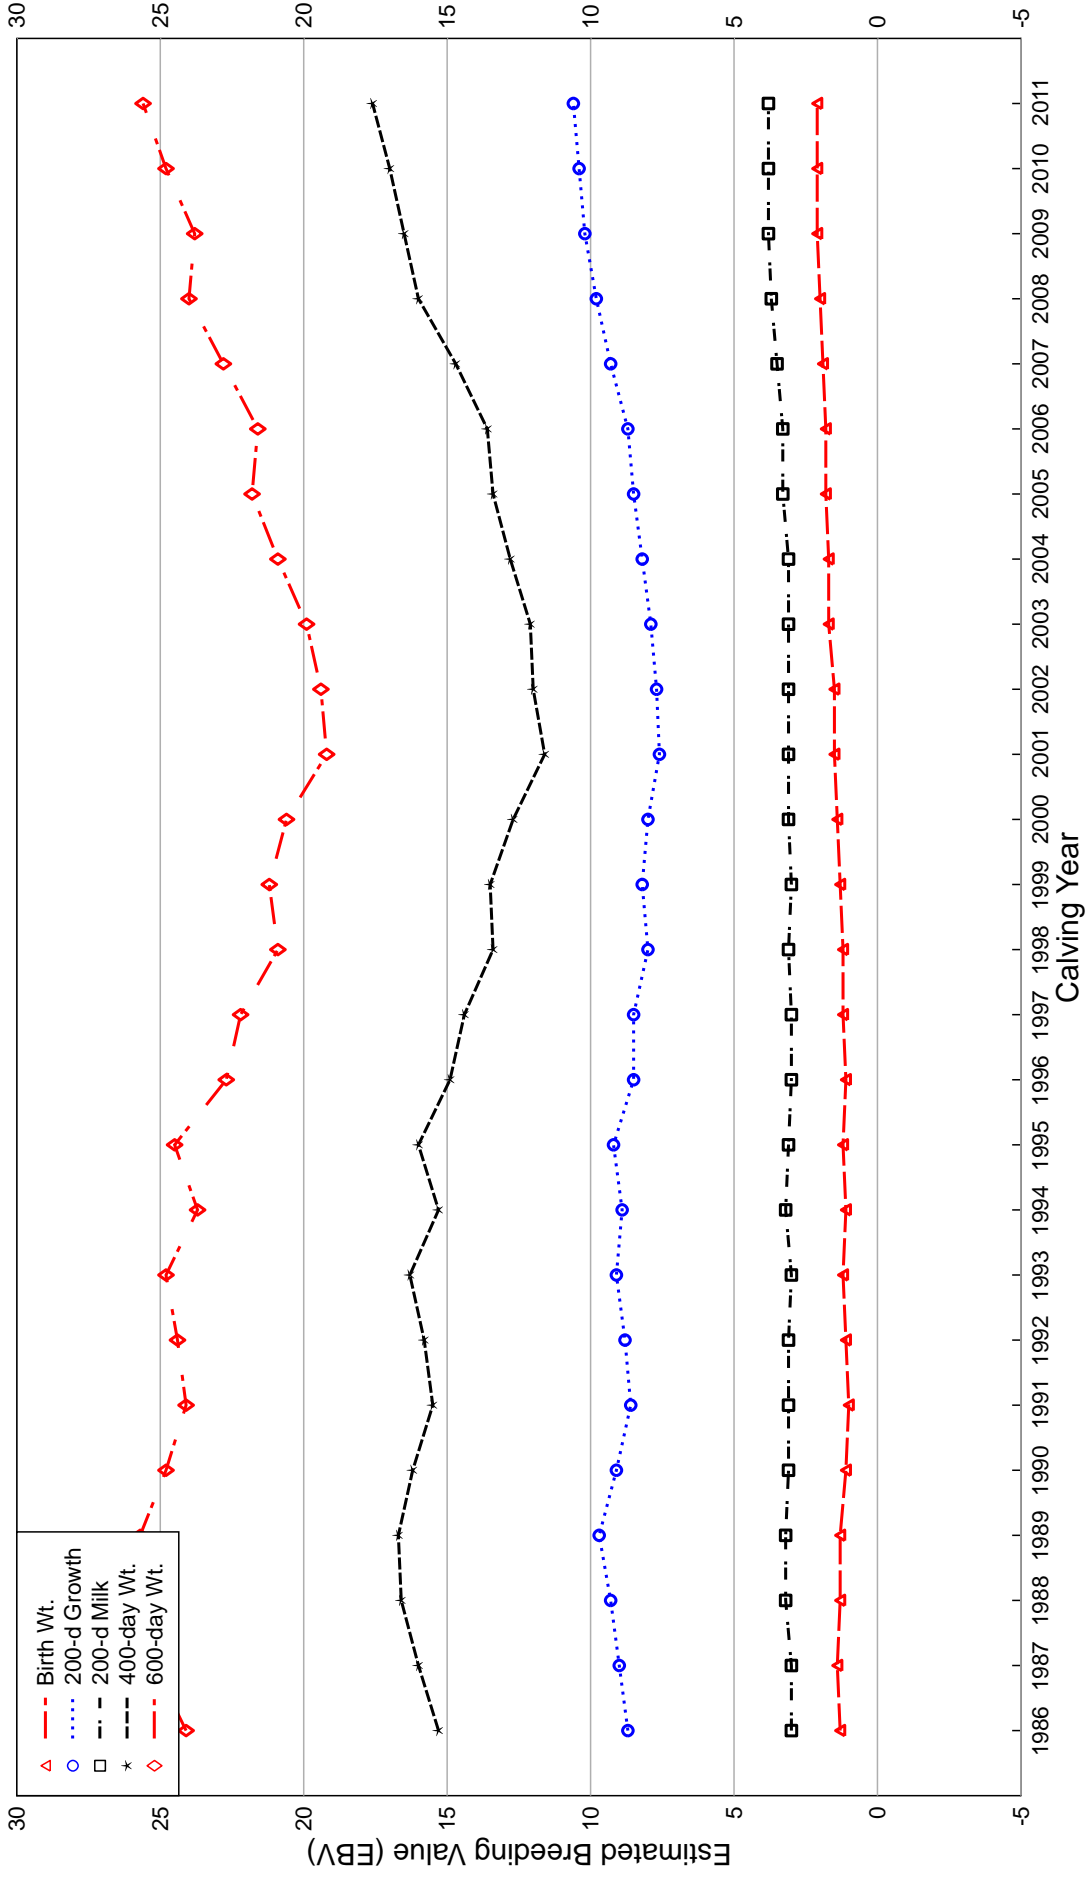

19/09/11

2011 Summer British Blue GROUP BREEDPLAN

Genetic Trends for Weight Traits for the Breed

19/09/11

2011 Summer British Blue GROUP BREEDPLAN

Genetic Trends for Carcase Traits for the Breed

19/09/11

2011 Summer British Blue GROUP BREEDPLAN

Genetic Trends for Birth and Fertility Traits for the Breed

19/09/11

2011 Summer British Blue GROUP BREEDPLAN Genetic Trends for Selection Indices for the Breed